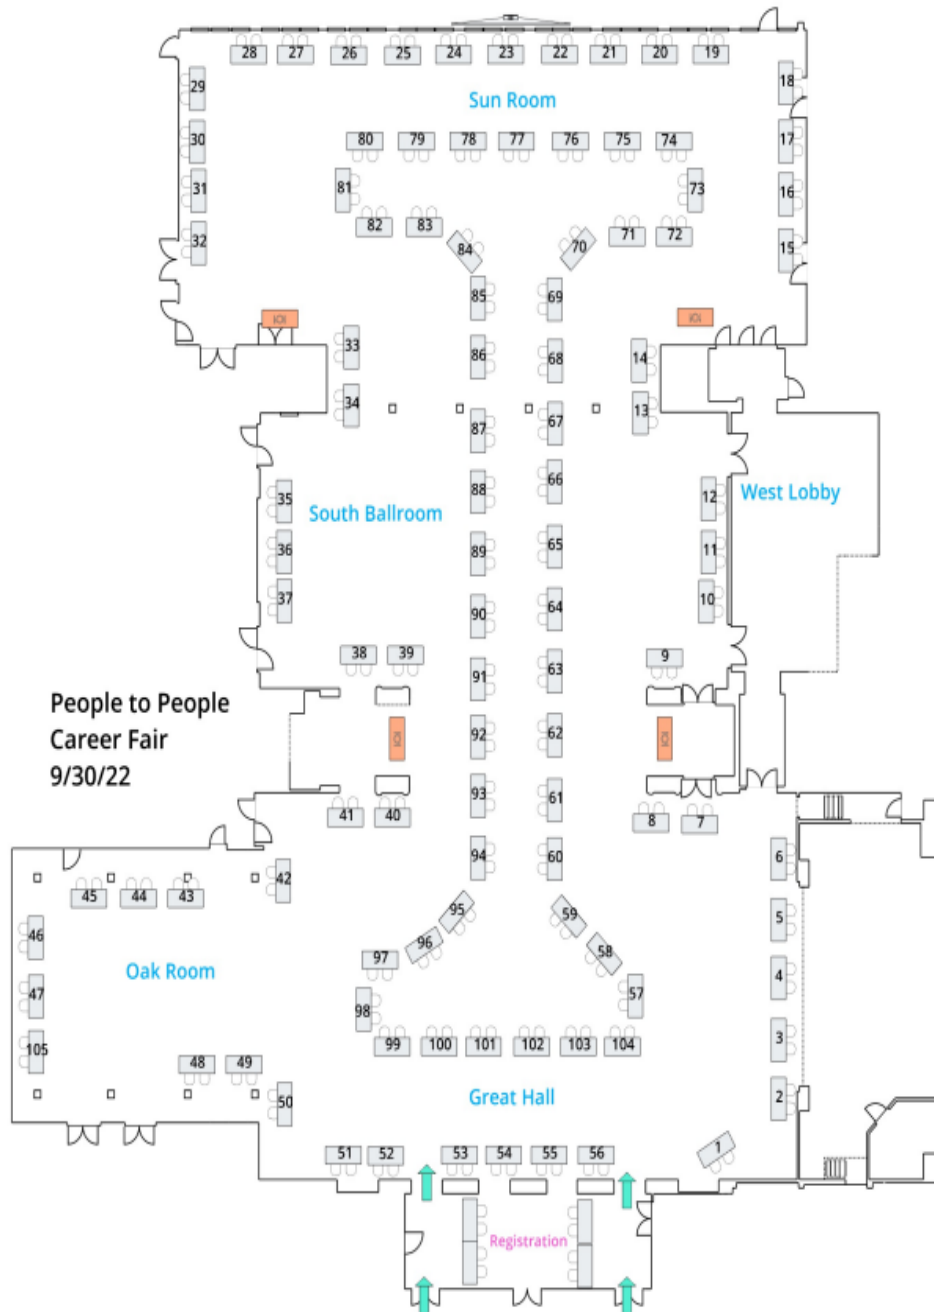

<p>Key</p> <p>GH: Great Hall</p> <p>OR: Oak Room</p> <p>WL: West Lobby</p> <p>SB: South Ballroom</p> <p>SR: Sun Room</p>
--

10 Feet

PEOPLE TO PEOPLE CAREER FAIR

Hosted by the Colleges of
Liberal Arts & Sciences and
Human Sciences

September 30, 2022

10:00 am-3:00 pm

Memorial Union Great Hall